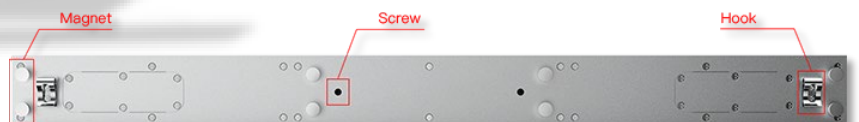

CONFIGURATION SCHEMATIC

COMPUTER

LAPTOP

MOBILE

WIFI

LAN

USB Disk

4G

Multimedia Controller

Multimedia Controller

Gigabit LAN Switch

LEDinUSA.com

info@eventstretch.com

(407) 670 5460

CAT5E

Cable In and Out