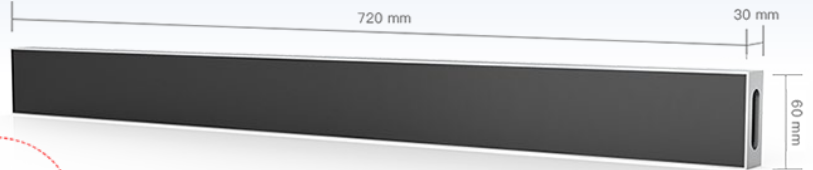

THE SMARTER SOLUTION

FOR ALL RETAIL OUTLETS
WITH PRODUCT SHELVES

SPECIFICATION SHEET

- Light robust design and a variety of easy installation methods with specialized front access for easier maintenance
- Protected inner board and cabling for a cleaner, stable and reliable sealed unit with surge protection
- Uses GOB technology for a firmer screen surface with anti-collision, anti-oxidation, anti-UV, waterproof and dustproof properties
- Supports USB, Wi-Fi, 4G and ethernet connectivity
- Comfortable 160 degree viewing angle
- A high refresh rate and contrast ratio with 99% brightness uniformity for amiable viewability

LEDinUSA.com

Hardware Parameters	P1.25	P1.5	P1.87
Pixel pitch(H×W) mm	1.25mm	1.5mm	1.875mm
Pixel configuration	GOB	GOB	GOB
LEDS	1010	1010	1515
Module size(W×H) mm	240*60	240*60	240*60
Resolution	192*48	160*40	128*32
Cabinet size(W×H) mm	720*60*30	720*60*30	720*60*30
Cabinet resolution	576*48	480*40	384*32
Pixel density(pixel/m ²)	640,000	409,600	284,444
Scan	48	40	32
Refresh (hz)	3840	3840	3840
Viewing Angle	140°/110°	140°/110°	140°/110°
Max.Power consumption	680W/m ²	680W/m ²	540W/m ²
Avg.Power consumption	225W/m ²	225W/m ²	180W/m ²
Brightness (cd/m ²)	600	600	600
IP Protection	IP20	IP20	IP20
Frequency	>60HZ	>60HZ	>60HZ
Serviceability	Front service	Front service	Front service
Color temperature	5000-15000K	5000-15000K	5000-15000K
Contrast ratio	5000:1	5000:1	5000:1
Operation temperature	-20°C to +60°C	-20°C to +60°C	-20°C to +60°C
Lifetime	>100,000hours	>100,000hours	>100,000hours
Gray scale	14-16 bit	14-16 bit	14-16 bit
Promotion Content	User Provided	Creation	Upgrade & Maintain
Images & Graphic Design	✓	✓	✓
Video	✓	✓	✓

CONFIGURATION SCHEMATIC

COMPUTER

LAPTOP

MOBILE

WIFI

LAN

USB Disk

4G

Multimedia Controller

Multimedia Controller

Gigabit LAN Switch

LEDinUSA.com

info@eventstretch.com

(407) 670 5460

CAT5E

Cable In and Out